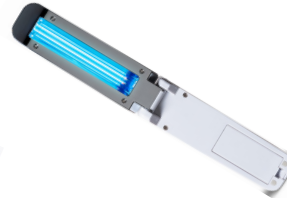

LUMIN WAND COMPARISON CHART

BRAND

Lumin Wand

Hammacher
Schlemmer

Sharper Image

PurpleGlow

59S X5

LED Wavelength	254 nm	260-280 nm	253.7 nm	200-280nm	(LED) 260-280 nm
UV Strength	8W/ 220 Mj/cm ²	undisclosed	undisclosed	undisclosed	undisclosed
Size	13.2" x 2"	15.5" x 1.75" x 1.5"	10.14" x 1.5" x 1.5"	undisclosed	10.11" x 1.6" x 1.5"
Weight	1.3 lbs	8 oz	.3 lbs	.5 kg (1 lb 2 oz)	7 oz
Battery Type	Li-ion 18650 Rechargeable	Rechargeable	Alkaline Batteries (4 X AA)	Rechargeable	Rechargeable
Rated Input	AC100-240V,50~60Hz	Not Available	Not Available	Not Available	5V/1.5A
Bulb Type	Mercury	LED	4W DC Lamp	LED	LED
Sanitization Time	5 Seconds	1 Minute @ 3-4 cm	2-4 inches away 10-20 seconds	10 Seconds	59-180 s
Public Laboratory Testing	Yes!	None listed	99.9 % E coli claims	"Intends to kill" "Wands Like the Purple glow kill up to 99.9"	No
Charge Time	120-minute run time	Runs 50 minutes	Alkaline Batteries (4 X AA)	Rechargeable, 2.5 hours to charge	Not Available
Price	\$169	\$149	\$79.99	\$79.99	\$113
Built In Safety	Yes	Yes, child lock	Turns off when light is facing upward	Auto off after 180 seconds, child lock switch	Yes